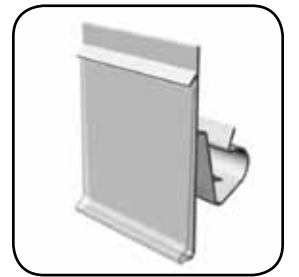

ITEM NO.	PRODUCT NAME	LABEL HEIGHT	CLIP IN HEIGHT
CII-30/28	CLIP IN INFOSTRIP	1-1/8" 30mm	1-1/16" 28mm
CII-32/32	CLIP IN INFOSTRIP	1-1/4" 32mm	1-1/4" 32mm
CII-39/28	CLIP IN INFOSTRIP	1-1/2" 40mm	1-1/16" 28mm
CII-39/32	CLIP IN INFOSTRIP	1-1/2" 40mm	1-1/4" 32mm
CII-39/34	CLIP IN INFOSTRIP	1-1/2" 40mm	1-5/16" 34mm
CII-39/37	CLIP IN INFOSTRIP	1-1/2" 40mm	1-7/16" 37mm

CII | 1008 | B-USE001

FSI02 | Flat Surface Infostrip with Guide

- Attaches to flat surface with permanent adhesive tape
- Includes guide for easy installation
- Price labels are displayed behind clear window
- Also available in custom colors and lengths

ITEM NO.	PRODUCT NAME	LABEL HEIGHT
FSI 2	SURFACE INFOSTRIP WITH GUIDE	1-1/4" 32mm

FSI2 | --- | B-USE016

COI 01 | Clip On Infostrip

- Clips on 1-1/4" (32mm) C-Channel
- Price labels are displayed behind clear window
- Also available in custom colors and lengths

ITEM NO.	PRODUCT NAME	LABEL HEIGHT
COI 01	CLIP ON INFOSTRIP	1-1/4" 32mm

--- | --- | B-USE004

COI02 | Clip On Infostrip with Window Sign Gripper

- Clips into 1-1/4" (32mm) C-Channel
- Integrated sign gripper on window
- Price labels are displayed behind clear window
- Also available in custom colors and lengths