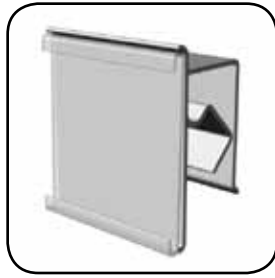

COI03 | Clip On Infostrip

- Clips into 1-1/4" (32mm) C-Channel
- Price labels are displayed behind clear window
- Also available in custom colors and lengths

ITEM NO.	PRODUCT NAME	LABEL HEIGHT
COI 03	CLIP ON INFOSTRIP	1-1/4" 32mm

--- | --- | B-USE018

WBI01 | Wire Basket Infostrip

- Mounts to wire basket
- Price labels are displayed behind clear window
- Also available in custom colors and lengths

ITEM NO.	PRODUCT NAME	LABEL HEIGHT
WBI 01	WIRE BASKET INFOSTRIP	1-1/4" 32mm

--- | --- | B-USE003

WBI02 | Wire Basket InfoStrip

- Mounts to wire basket
- Price labels are displayed behind clear window
- Also available in custom colors and lengths

ITEM NO.	PRODUCT NAME	LABEL HEIGHT
WBI 02	WIRE BASKET INFOSTRIP	1-1/4" 32mm