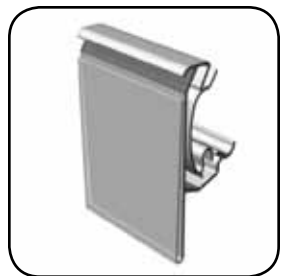

ITEM NO.	PRODUCT NAME	LABEL HEIGHT	
YSI 02	YUDIGAR SHELF INFOSTRIP	1-1/2"	40mm

--- | 1092 | ---