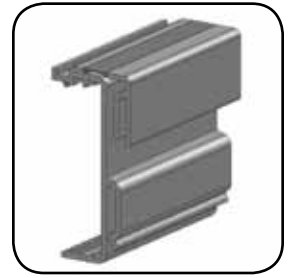

- Mounts to shelf edge
- Holds electronic price labels securely
- Includes soft PVC hinge
- Also available in custom colors and lengths

--- | 1186 | ---

ESLH02 | Electronic Price Label Bumper

- Bumper clips into ESLH to protect price labels from customer traffic and carts
- Also available in custom colors and lengths

R2C-TF | --- | ---

ESLH03 | Electronic Price Label Holder

- Mounts to shelf edge
- Holds electronic price labels securely
- Also available in custom colors and lengths

P2-TF | --- | ---

ESLH04 | Electronic Price Label Holder