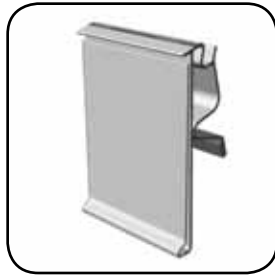

YSI03 | Yudigar Shelf Infostrip

- Mounts to Yudigar shelf edge
- Includes soft hinge
- Price labels are displayed behind clear window
- Also available in custom colors and lengths

ITEM NO.	PRODUCT NAME	LABEL HEIGHT	
YSI 03	YUDIGAR SHELF INFOSTRIP	1-1/2"	40mm

--- | 1103 | ---