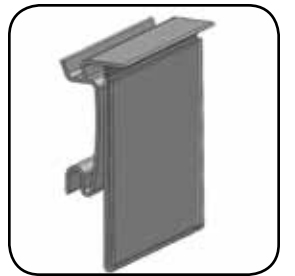

ITEM NO.	PRODUCT NAME	LABEL HEIGHT	
YSI 01	YUDIGAR SHELF INFOSTRIP	1-1/2"	40mm

--- | 1091 | ---

YSI02 | Yudigar Shelf Infostrip

- Mounts to Yudigar shelf edge
- Includes soft hinge
- Price labels are displayed behind clear window
- Also available in custom colors and lengths