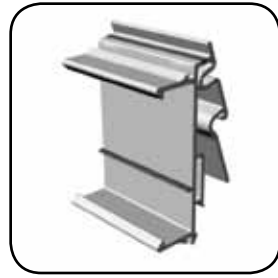

--- | 1185 | ---

ESLH01 | Electronic Price Label Holder

- Mounts to shelf edge
- Holds electronic price labels securely
- Includes soft PVC hinge
- Also available in custom colors and lengths